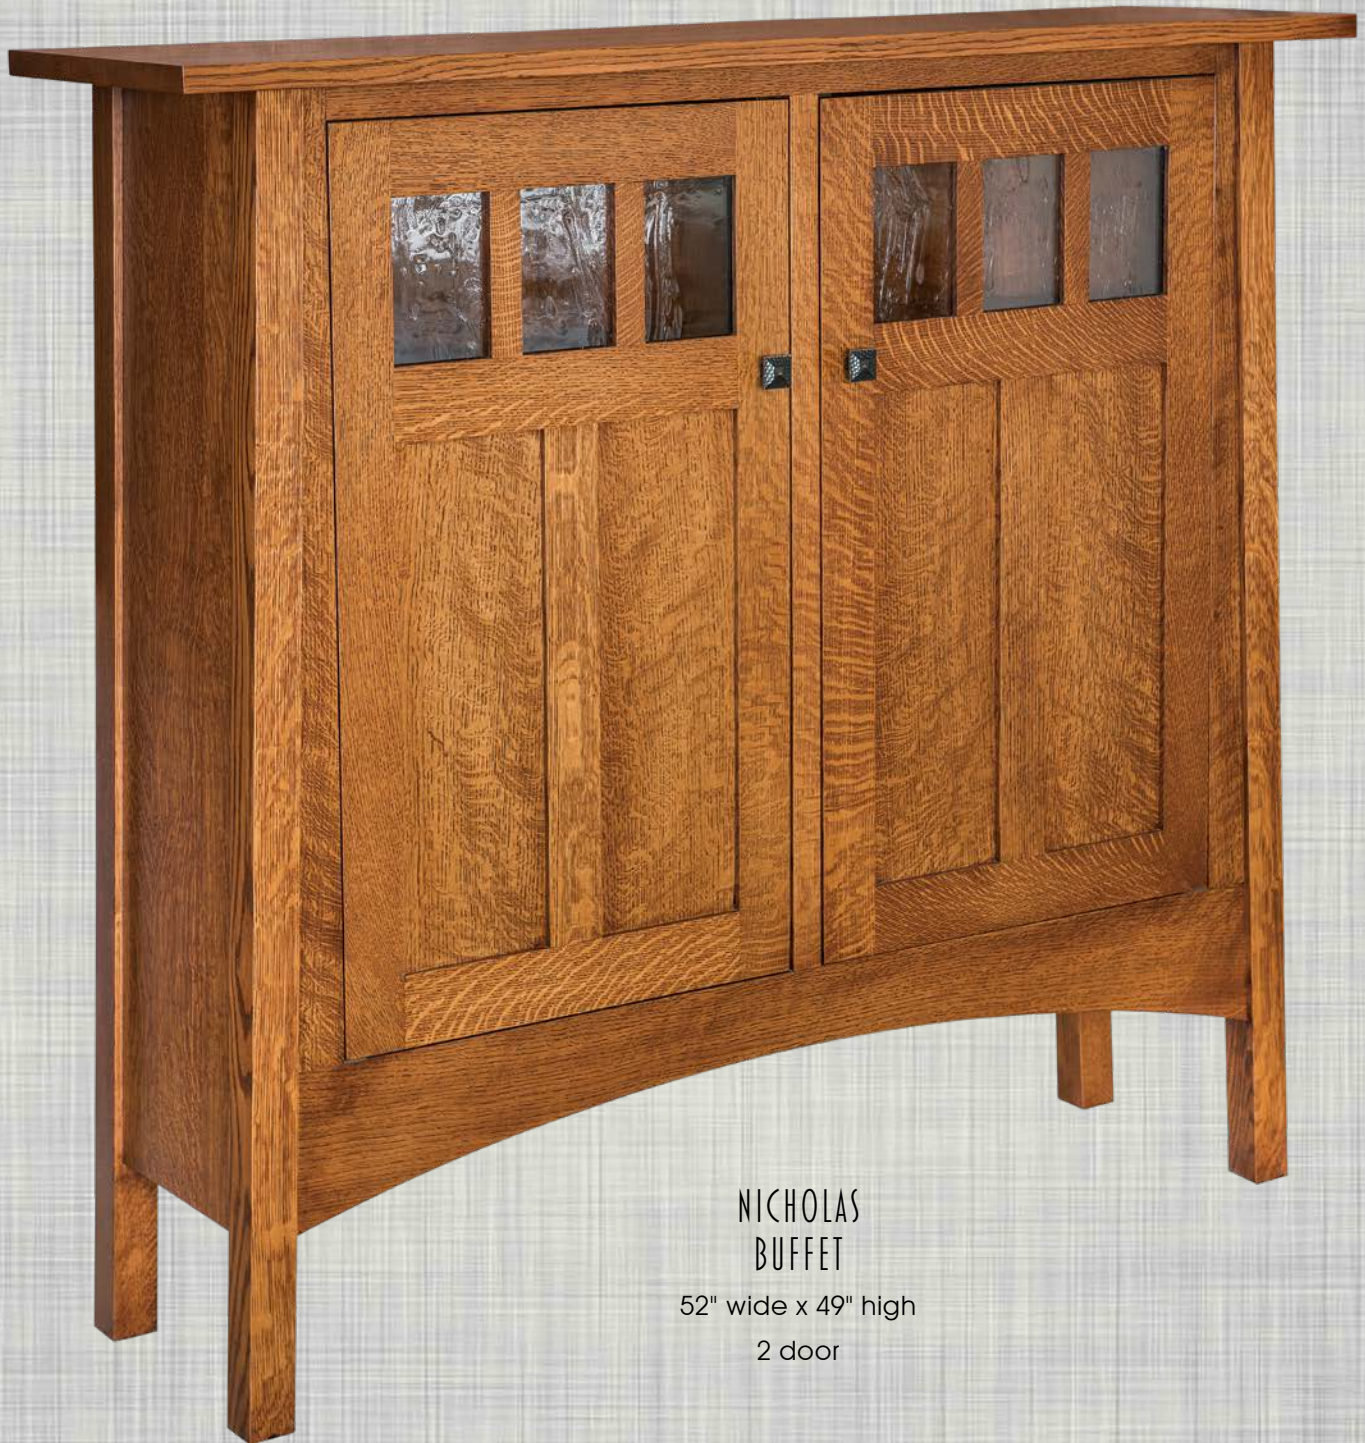

12" wide  
67" long  
29 1/2" high

# ANTIQUE BEVELED MIRRORS

331-ANTIQUE MIRROR  
27 1/2" wide x 23 1/2" high

331-ANTIQUE MIRROR  
27 1/2" wide x 23 1/2" high  
Shown with leaded glass

# BUFFETS AND BOOKCASES

NICHOLAS  
BUFFET

52" wide x 49" high

2 door

NICHOLAS  
BUFFET

52" wide x 49" high  
2 door

MISSION  
BOOKCASE

30" wide x 48" high