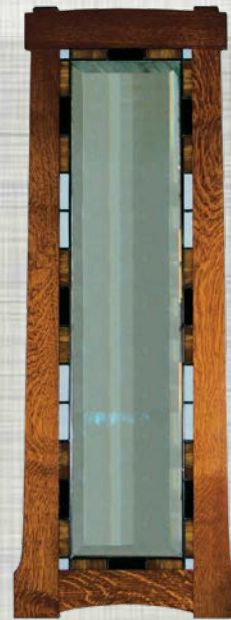

332 MIRROR
16" wide
x 48" high