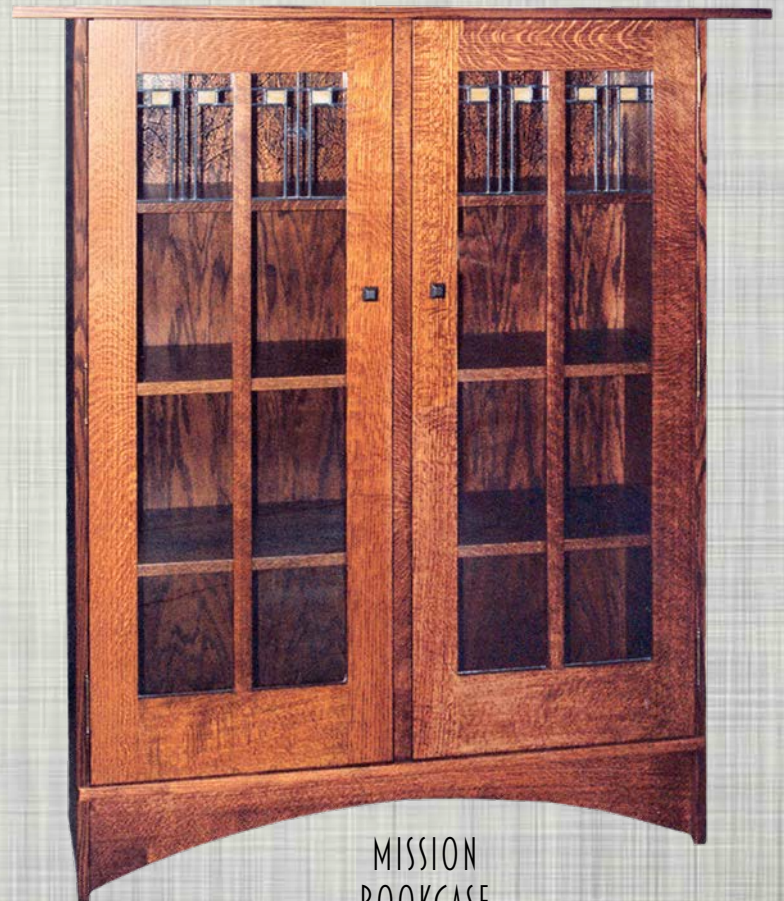

# ANTIQUE BEVELED MIRRORS

331-ANTIQUE MIRROR  
27 1/2" wide x 23 1/2" high

331-ANTIQUE MIRROR  
27 1/2" wide x 23 1/2" high  
Shown with leaded glass

# BUFFETS AND BOOKCASES

NICHOLAS  
BUFFET

52" wide x 49" high

2 door

NICHOLAS  
BUFFET

52" wide x 49" high  
2 door

MISSION  
BOOKCASE

30" wide x 48" high